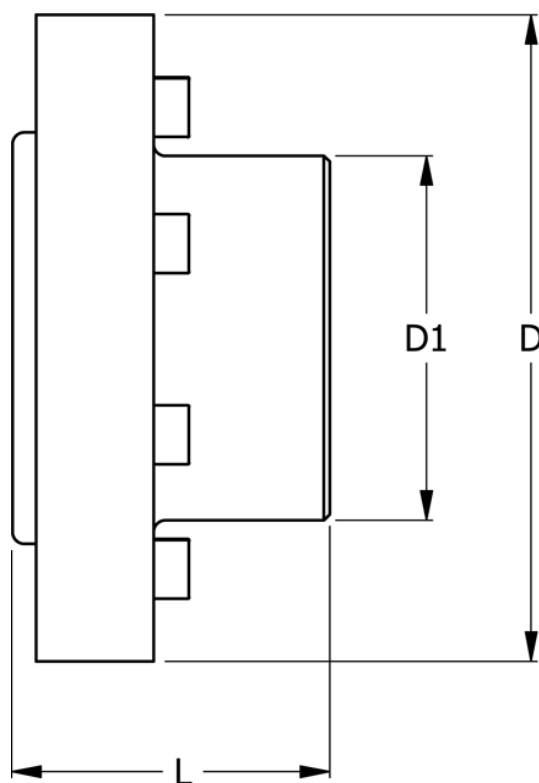

Article number: 330612505

Description: Coupling N-Eupex str. 125
Part 5 (incl. bolts) without bore

Measures

D	= 125
D1	= 90
L	= 50
Max bore	= 55
Torque (N m)	= 240